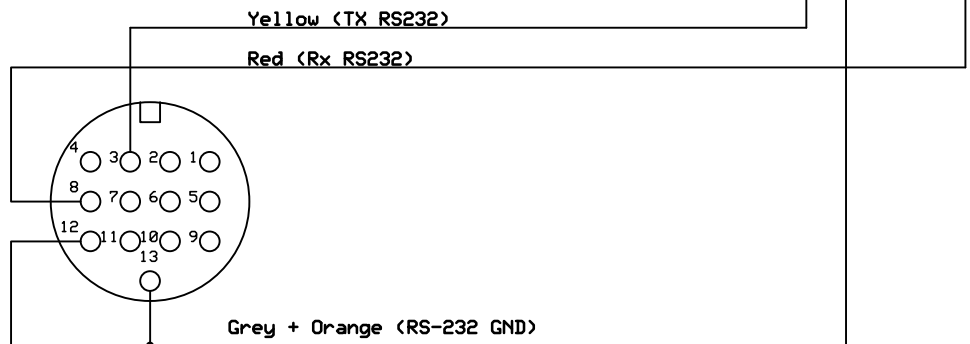

**MODEM AUDIO/DATA**

**MODEM FREQUENCY CONTROL**

**MALE DB 15**

**8200A - DR7800 Modem Interface Cable for Codan Envoy Type 2210 Radio (Balanced Audio)**

**White Squall Consulting Inc.**

**SCS 8200A Cable Schematic**