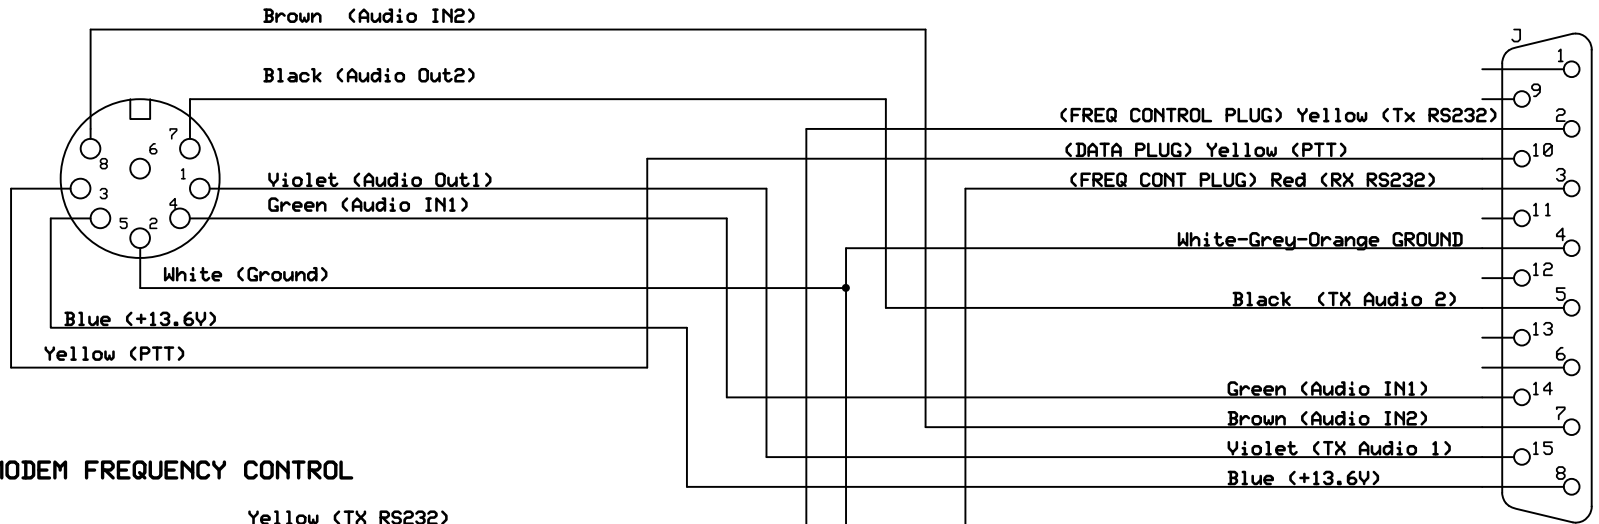

**MODEM AUDIO/DATA**

**MODEM FREQUENCY CONTROL**

**MALE DB 15**

**8200A - DR7800 Modem Interface Cable for Codan Envoy Type 2210 Radio (Balanced Audio)**

**White Squall Consulting Inc.**

**SCS 8200A Cable Schematic**